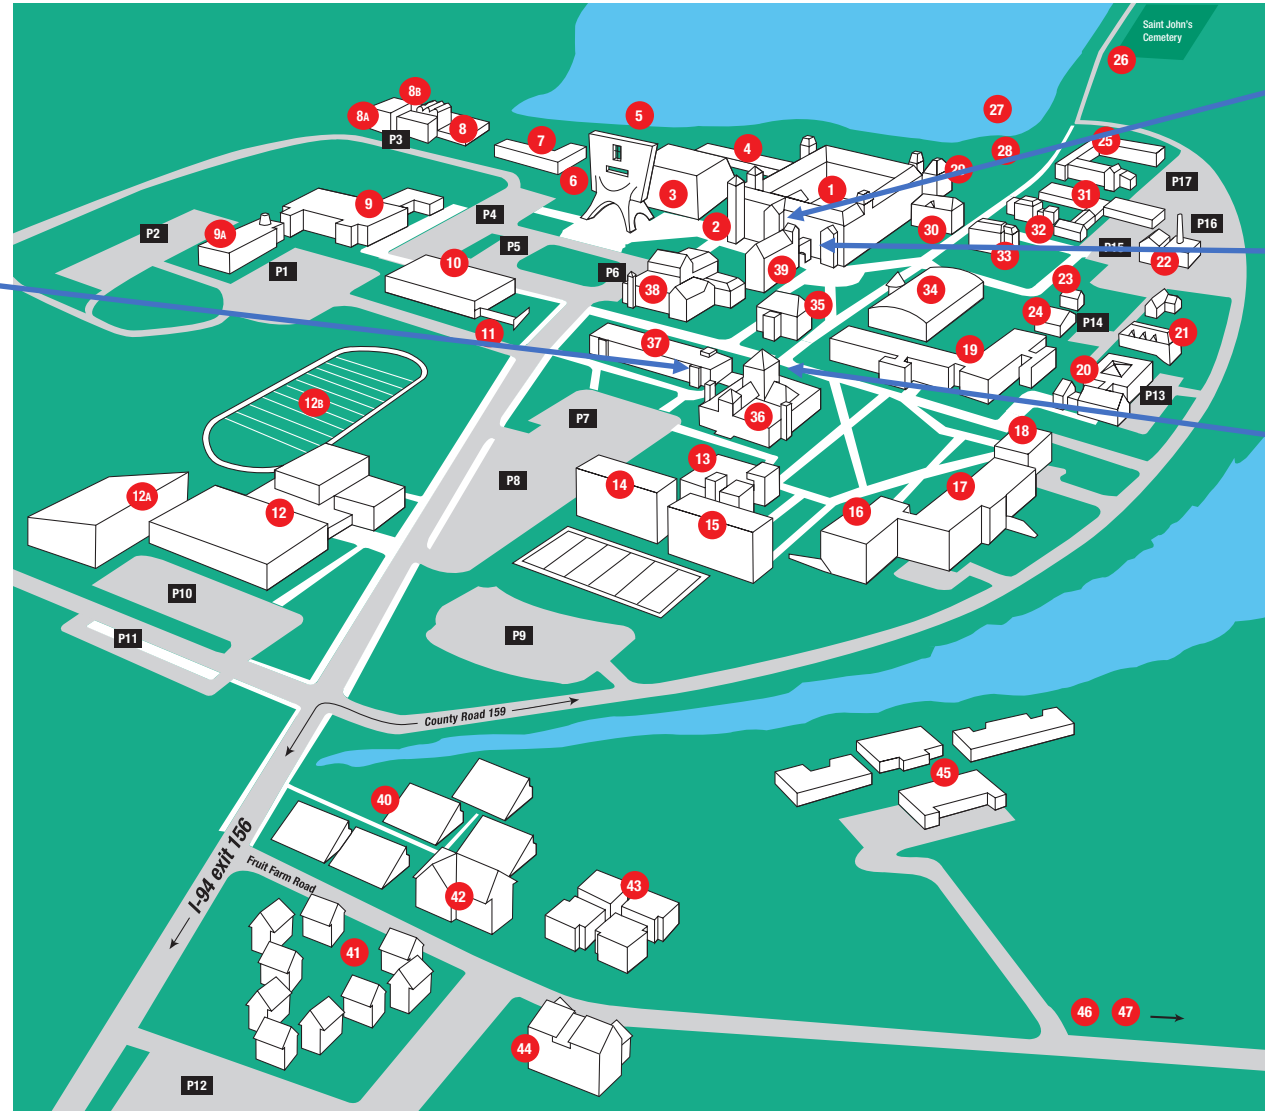

Saint John's

COLLEGEVILLE, MINNESOTA

- 1 Quadrangle
- 2 Great Hall, Information Desk
- 3 Abbey Church
- 4 Breuer Wing of Monastery
- 5 Student Beach
- 6 Abbey Pavillion
- 7 Abbey Guesthouse
- 8 Saint John's Preparatory School
- 8A Weber Center
- 8B Saint Bede Hall
- 9 Peter Engel Science Center
- 9A New Science Building
- 10 Alcuin Library
- 11 Hill Museum & Manuscript Library
- 12 Warner Palaestra
- 12A McNeely Spectrum, McKendrick Hall
- 12B Clemens Stadium
- 13 Virgil Michel House
- 14 Saint Placid House
- 15 Saint Maur House
- 16 Saint Boniface Hall
- 17 Saint Patrick Hall
- 18 Saint Bernard Hall
- 19 Saint Thomas Aquinas Hall
- 20 Art Center
- 21 Saint Joseph Hall, Saint John's Pottery Studio
- 22 Power House
- 23 Physical Plant and Woodworking Shop
- 24 Fire Hall
- 25 Emmaus Hall
- 26 Saint John's Cemetery
- 27 Lake Sagatagan
- 28 Monastic Gardens (Private)
- 29 Wimmer Hall
- 30 Saint Luke Hall
- 31 Liturgical Press
- 32 Saint Francis House
- 33 Saint Gregory House
- 34 Guild Hall
- 35 Simons Hall
- 36 Sexton Commons, Saint John's Bookstore
- 37 Saint Mary Hall
- 38 Music Hall and Humphrey Theater
- 39 Saint Benet Hall
- 40 Seton Apartments (Earth Sheltered)
- 41 Saint Vincent Court
- 42 McKeown Center
- 43 Metten Court Apartments
- 44 Flyntown Apartments
- 45 Collegeville Institute
- 46 Episcopal House of Prayer
- 47 Saint John's Parish Center

Plenary Room (Q264)
Quadrangle Building

Cafeteria (Refectory)
Quadrangle Building

Evening Receptions
Sexton Commons

Summer Events Office
Mary Hall
(Go here first)

Guests can park
anywhere on campus
except handicap spots

The SJU exit is under repair and the bridge across I-94 is closed. When arriving on I-94 from Minneapolis, you will need to travel past the SJU exit and take the next exit (Avon) a few miles beyond SJU. Take a left across the bridge. Then head in the opposite direction on I-94 and take the SJU exit.